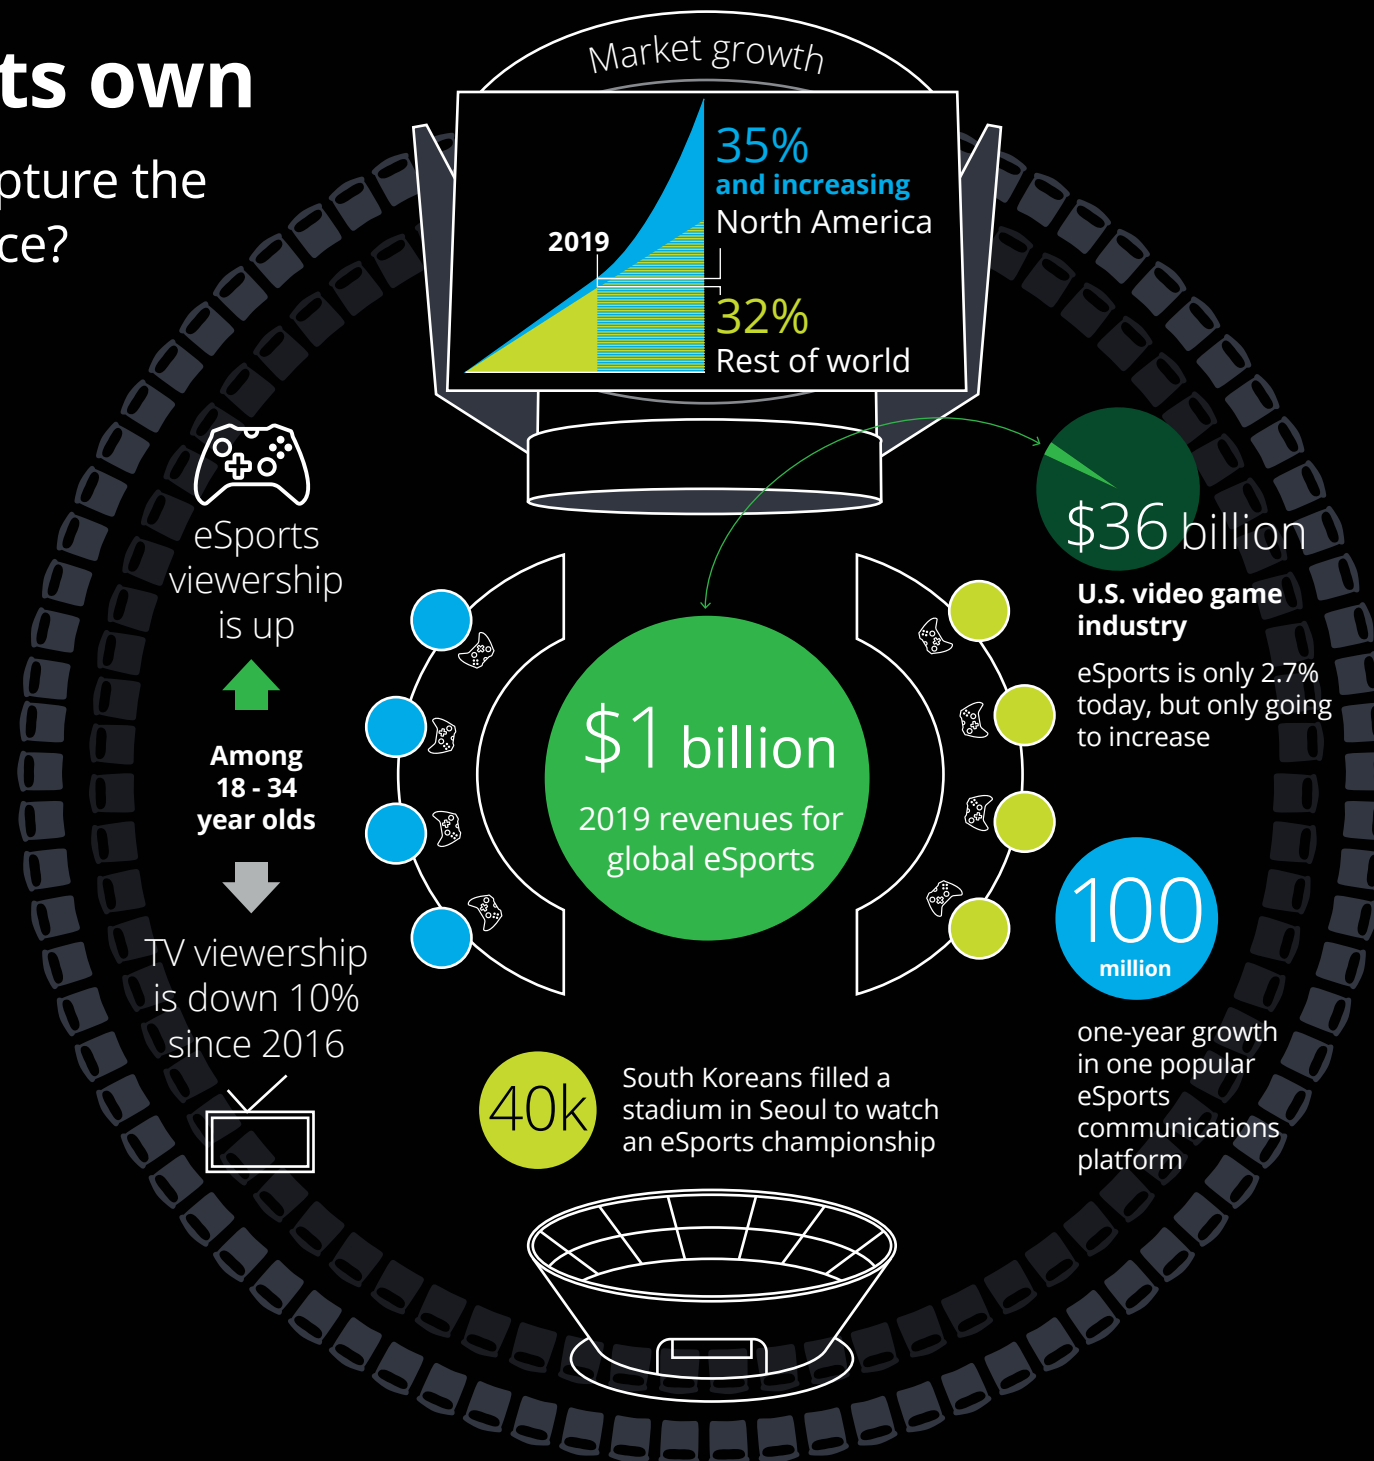

A league of its own

Can traditional TV capture the full eSports experience?

Deloitte.

#DeloittePredicts

www.deloitte.com/predictions

About Deloitte

Deloitte refers to one or more of Deloitte Touche Tohmatsu Limited (“DTTL”), its global network of member firms, and their related entities. DTTL (also referred to as “Deloitte Global”) and each of its member firms are legally separate and independent entities. DTTL does not provide services to clients. Please see www.deloitte.com/about to learn more.

Deloitte is a leading global provider of audit and assurance, consulting, financial advisory, risk advisory, tax and related services. Our network of member firms in more than 150 countries and territories serves four out of five Fortune Global 500® companies. Learn how Deloitte’s approximately 264,000 people make an impact that matters at www.deloitte.com.